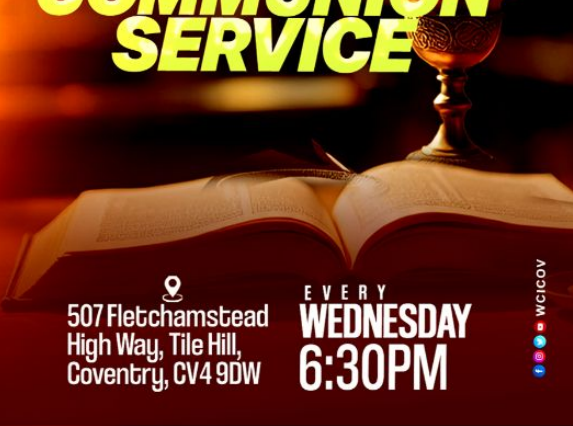

**Couples
Valentine
Dinner 2026**
A HUGE SUCCESS!

FOR ENQUIRIES : 07888 868904
WWW.WINNERSCHAPELCOVENTRY.ORG.UK

@wci cov

WINNERS CHAPEL INT'L, COVENTRY

You are Specially Invited to our

MIDWEEK TEACHING & COMMUNION SERVICE